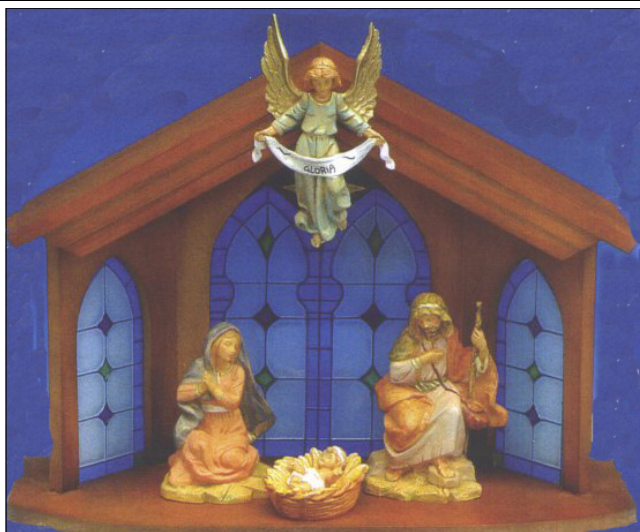

Style 5

Pressed roses
(round or square)
260mm x 95mm

Style 6

Scroll with rosettes
(with base)
250mm x 51mm

Style 6
Scroll with rosettes
250mm x 51mm
250mm x 71mm

Style 7
Gold rings
230mm x 51mm

Style 1 Unity Set
Hand-painted
1 x 250mm x 74mm
2 x 250mm x 74mm

Style 2 Unity Set
Hand-painted
1 x 250mm x 74mm
2 x 150mm x 54mm

Style 3 Unity Set
Hand pressed flowers
1 x 250mm x 54mm
2 x 150mm x 54mm

Style 4 Unity Set
Hand-painted flowers
1 x 230mm x 74mm
2 x 230mm x 54mm

Style 5 Unity Set
Pearl round
1 x 210mm x 95mm
2 x 150mm x 60mm

Style 6 Unity Set
Scroll with rosettes
1 x 250mm x 51mm
2 x 150mm x 51mm

Nativity Sets (PRICING ON APPLICATION)

From October to Christmas each year we display an extensive range of nativity sets. Crafted in a selection of plaster, porcelain, alabaster, resin, timber and plastic, the sets come in a broad range of sizes and prices. For collectors, with continuity of supply, new figures can be added to certain sets over a period of years.