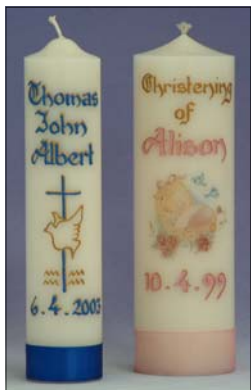

We keep an extensive sample range of beautiful, hand crafted candles for use during the Baptism ceremony. The candles are personalized with the baby's name and Baptism date and are a wonderful memento of that special occasion. Within each style pictured below, there are a variety of design, size, script and ribbon choices available.

Style 1

Hand-painted
250mm x 54mm
250mm x 74mm

Style 2

Hand-painted
250mm x 51mm
250mm x 71mm

Style 3

Hand pressed flowers
150mm x 51mm
250mm x 71mm

Style 4

Hand-painted
flowers
230mm x 54mm

Style 5

White Pearl
150mm x 60mm

Style 6

Scroll with rosettes
(plain or with base)
150mm x 51mm / 250mm x 51mm

Style 7

Gold cherub
230mm x 51mm

Baptism Bib and Stole

A choice of either Bib or Stole in white de-lustered satin or plain weave fabric, each embroidered with the traditional Dove and Cross symbol of Baptism. The bib has optional lace edging and both can be personalized with the baby's name. A wonderful keepsake.